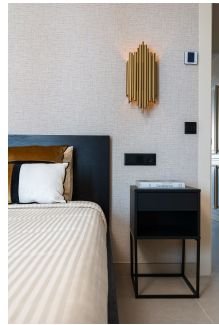

PROPERTIES
silversea