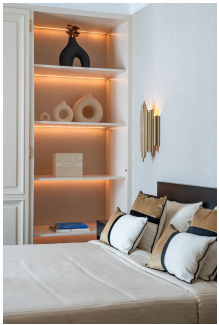

PROPERTIES
silversea