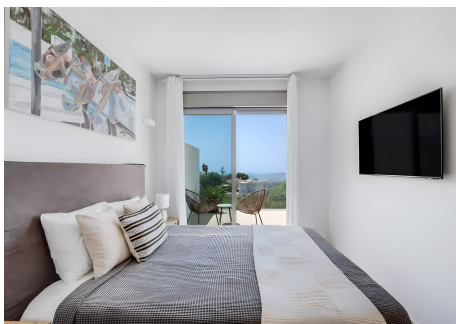

PROPERTIES silversea

Supermarket and Gas station: 900m Bus stop: 190 m Access to AP-7 highway: 1.3 km Beach: 4.3 km
Benalmadena Town: 4 km Malaga Airport: 20.7 km