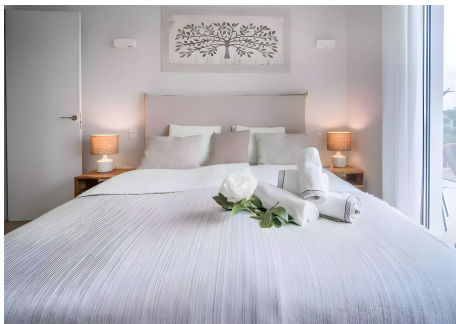

PROPERTIES silversea

Supermarket and Gas station: 900m Bus stop: 190 m Access to AP-7 highway: 1.3 km Beach: 4.3 km
Benalmadena Town: 4 km Malaga Airport: 20.7 km