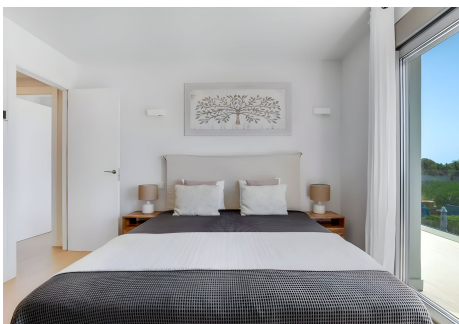

PROPERTIES silversea

Supermarket and Gas station: 900m Bus stop: 190 m Access to AP-7 highway: 1.3 km Beach: 4.3 km
Benalmadena Town: 4 km Malaga Airport: 20.7 km