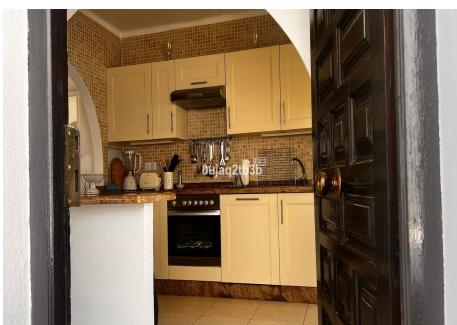

## TOP FLOOR APARTMENT 2 BEDROOMS 2 BATHROOMS IN NUEVA ANDALUCÍA

Nueva Andalucía

REF# R4765873 – 620.000€

2  
Beds

2  
Baths

119 m<sup>2</sup>  
Built

30 m<sup>2</sup>  
Terrace

Sought after apartment in a closed gated complex with high security standards. This gated complex offers large open areas, matured gardens, large communal pool for adults and for children and tennis court. Walking distance to Centro Plaza and Puerto Banus. This ample two-bedroom, two-baths first floor apartment offers garden and pool views and some distance sea views. South-East oriented with lots of natural light and privacy.