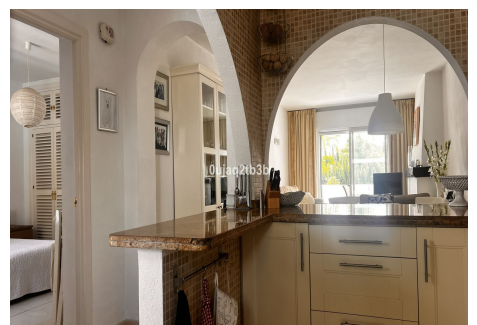

## TOP FLOOR APARTMENT 2 BEDROOMS 2 BATHROOMS IN NUEVA ANDALUCÍA

Nueva Andalucía

REF# R4765873 – 620.000€

2  
Beds

2  
Baths

119 m<sup>2</sup>  
Built

30 m<sup>2</sup>  
Terrace

Sought after apartment in a closed gated complex with high security standards. This gated complex offers large open areas, matured gardens, large communal pool for adults and for children and tennis court. Walking distance to Centro Plaza and Puerto Banus. This ample two-bedroom, two-baths first floor apartment offers garden and pool views and some distance sea views. South-East oriented with lots of natural light and privacy.