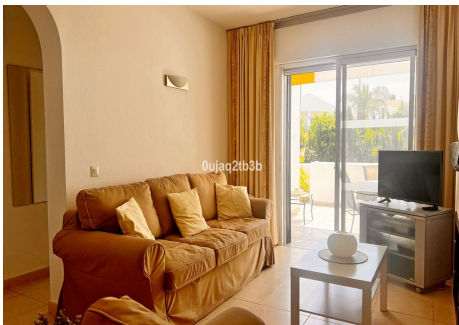

## TOP FLOOR APARTMENT 2 BEDROOMS 2 BATHROOMS IN NUEVA ANDALUCÍA

Nueva Andalucía

REF# R4765873 – 620.000€

2  
Beds

2  
Baths

119 m<sup>2</sup>  
Built

30 m<sup>2</sup>  
Terrace

Sought after apartment in a closed gated complex with high security standards. This gated complex offers large open areas, matured gardens, large communal pool for adults and for children and tennis court. Walking distance to Centro Plaza and Puerto Banus. This ample two-bedroom, two-baths first floor apartment offers garden and pool views and some distance sea views. South-East oriented with lots of natural light and privacy.