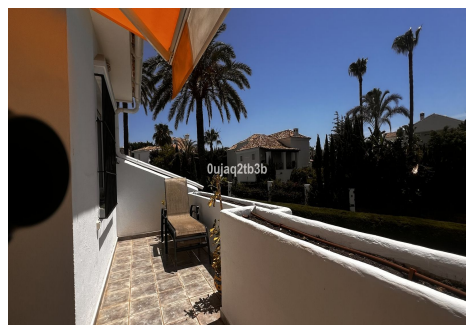

## TOP FLOOR APARTMENT 2 BEDROOMS 2 BATHROOMS IN NUEVA ANDALUCÍA

Nueva Andalucía

REF# R4765873 – 620.000€

2  
Beds

2  
Baths

119 m<sup>2</sup>  
Built

30 m<sup>2</sup>  
Terrace

Sought after apartment in a closed gated complex with high security standards. This gated complex offers large open areas, matured gardens, large communal pool for adults and for children and tennis court. Walking distance to Centro Plaza and Puerto Banus. This ample two-bedroom, two-baths first floor apartment offers garden and pool views and some distance sea views. South-East oriented with lots of natural light and privacy.