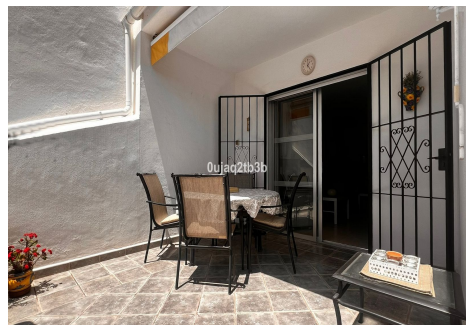

## TOP FLOOR APARTMENT 2 BEDROOMS 2 BATHROOMS IN NUEVA ANDALUCÍA

Nueva Andalucía

REF# R4765873 – 620.000€

2  
Beds

2  
Baths

119 m<sup>2</sup>  
Built

30 m<sup>2</sup>  
Terrace

Sought after apartment in a closed gated complex with high security standards. This gated complex offers large open areas, matured gardens, large communal pool for adults and for children and tennis court. Walking distance to Centro Plaza and Puerto Banus. This ample two-bedroom, two-baths first floor apartment offers garden and pool views and some distance sea views. South-East oriented with lots of natural light and privacy.