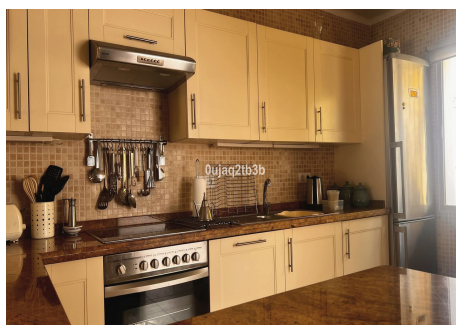

## TOP FLOOR APARTMENT 2 BEDROOMS 2 BATHROOMS IN NUEVA ANDALUCÍA

Nueva Andalucía

REF# R4765873 – 620.000€

2  
Beds

2  
Baths

119 m<sup>2</sup>  
Built

30 m<sup>2</sup>  
Terrace

Sought after apartment in a closed gated complex with high security standards. This gated complex offers large open areas, matured gardens, large communal pool for adults and for children and tennis court. Walking distance to Centro Plaza and Puerto Banus. This ample two-bedroom, two-baths first floor apartment offers garden and pool views and some distance sea views. South-East oriented with lots of natural light and privacy.