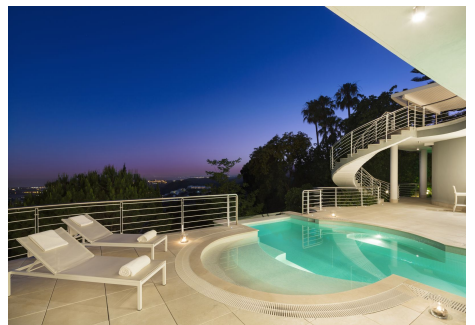

Exceptional luxury villa on a double plot and with spectacular panoramic views for sale VIEWS VIEWS VIEWS and Luxury!! Location highlights * Exclusive, secure, private, peaceful and convenient! * The villa is located on an elevated position on the already highest spot of the exclusive El Madroñal urbanisation * Simply stunning and exceptional panoramic views over the entire Marbella - Estepona valley and its coast line * Easy walking distance to the cosy village-like resort of La Heredia, which benefits from restaurant, café, butcher and bakery Villa highlights * Unique and very original appearance, with Mediterranean, contemporary as well as cruise-ship like architectural features * Built on a privileged double size plot with landscaped gardens, fruit trees, pond and water features * South to South-West facing * Boasting incredible panoramic sea, mountain, coastline views * Unique heated saltwater swimming pool, with cascade feature, built half indoor and half outdoor * Lots of special terraces with polished steel railings invoking feelings of being on a luxury cruise ship overlooking the Mediterranean * Distribution over 2 floors + basement area * Large sliding windows that open onto the terraces, creating fluid indoor-outdoor transitions * Open plan living, dining and kitchen area with fireplace * Spacious kitchen with cooking island and associated utility and laundry room, Gaggenau and Bosch appliances * Huge en-suite master bedroom with walk-in closet * 2 spacious en-suite guest bedrooms * TV lounge and bar area with open air shower * Indoor gym, sauna

PROPERTIES
silversea

and steam room * Additional guest or staff accommodation * Wine cellar * Marble floors * Garage + off-street parking for visitors * A whole array of extra features such as underfloor heating throughout, central vacuum system, solar panels, music system