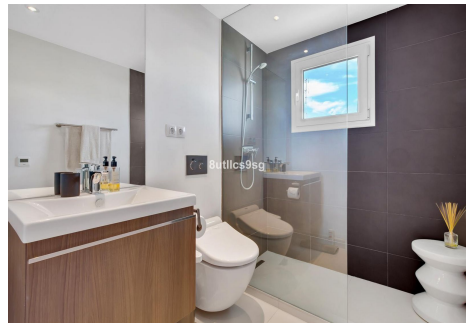

PROPERTIES silversea

prestigious residential locations in Marbella. The open areas are dominated by the golf courses of Las Brisas, Aloha, Los Naranjos and La Quinta. All amenities and entertainment are just minutes away and Puerto Banus is a 10 minute drive away.