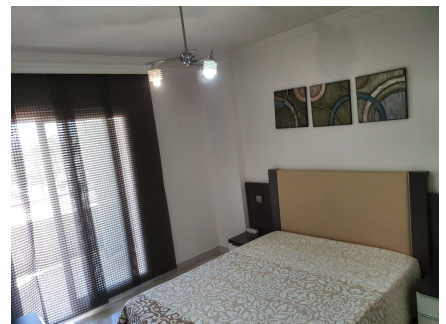

MIDDLE FLOOR APARTMENT 2 BEDROOMS 2 BATHROOMS IN PUERTO BANÚS

Puerto Banús

REF# R4637098 – 520.000€

2
Beds

2
Baths

90 m²
Built

15 m²
Terrace

-2 bedrooms apartment in the heart of Puerto Banus -walking distance to everything Puerto Banus can offer: shops,bars, shops, gyms, paseo etc -terrace with nice sea and la Concha views -underground parking -very high renting potential