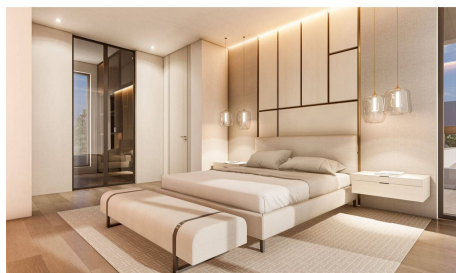

NUEVA ANDALUCIA, MARBELLA. This is undoubtedly the best plot with license and project in the golf valley, including an amazing project for 5 Bedroom, 6 Bathroom Villa A spectacular plot with approved license in a prime location. Conveniently located in the heart of Nueva Andalucía, surrounded by exclusive golf courses, high-end facilities and international schools, this is a unique opportunity to acquire a large plot in this highly sought-after location in the Golf Valley. The project comes with a stunning villa project, with top quality specifications and design elements. Puerto Banus is 5-7 minutes away