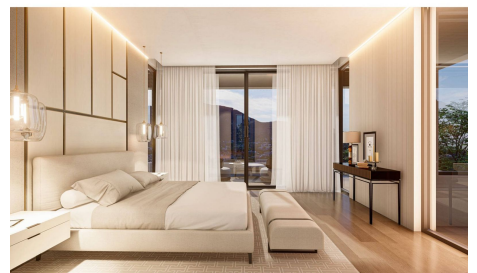

NUEVA ANDALUCIA, MARBELLA. This is undoubtedly the best plot with license and project in the golf valley, including an amazing project for 5 Bedroom, 6 Bathroom Villa A spectacular plot with approved license in a prime location. Conveniently located in the heart of Nueva Andalucía, surrounded by exclusive golf courses, high-end facilities and international schools, this is a unique opportunity to acquire a large plot in this highly sought-after location in the Golf Valley. The project comes with a stunning villa project, with top quality specifications and design elements. Puerto Banus is 5-7 minutes away