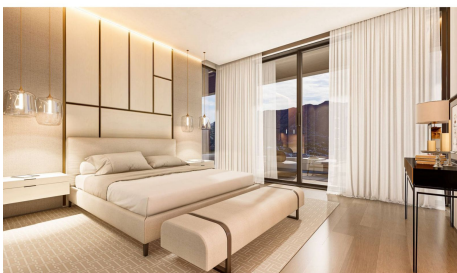

NUEVA ANDALUCIA, MARBELLA. This is undoubtedly the best plot with license and project in the golf valley, including an amazing project for 5 Bedroom, 6 Bathroom Villa A spectacular plot with approved license in a prime location. Conveniently located in the heart of Nueva Andalucía, surrounded by exclusive golf courses, high-end facilities and international schools, this is a unique opportunity to acquire a large plot in this highly sought-after location in the Golf Valley. The project comes with a stunning villa project, with top quality specifications and design elements. Puerto Banus is 5-7 minutes away