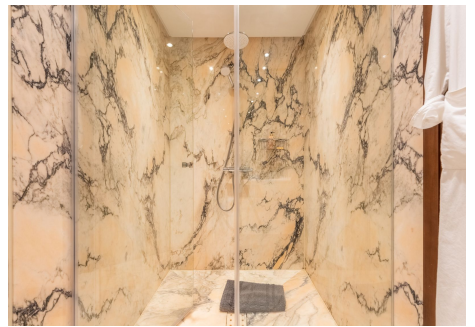

PROPERTIES
silversea