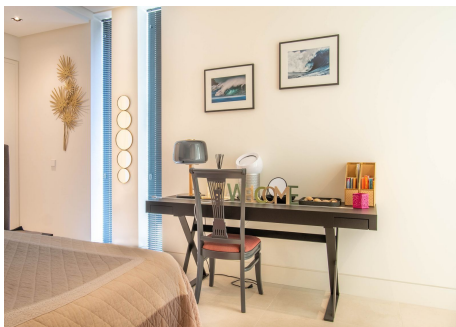

PROPERTIES
silversea