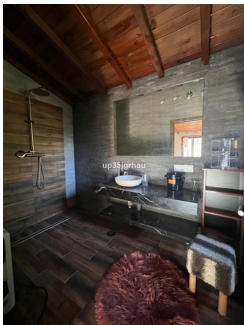

PROPERTIES
silversea