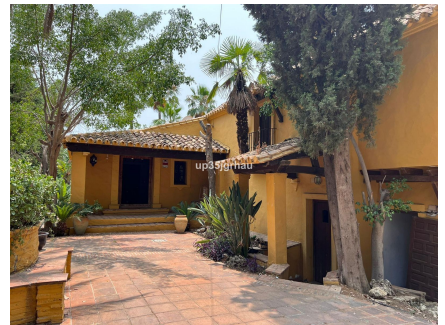

PROPERTIES
silversea