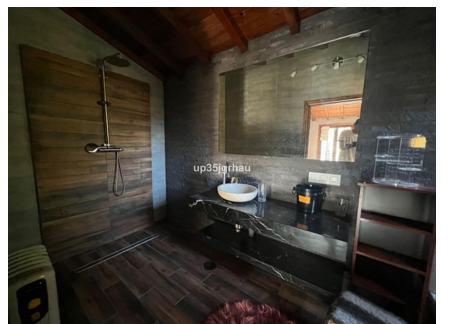

PROPERTIES silversea

Homes, Investment, Luxury, Reduced.