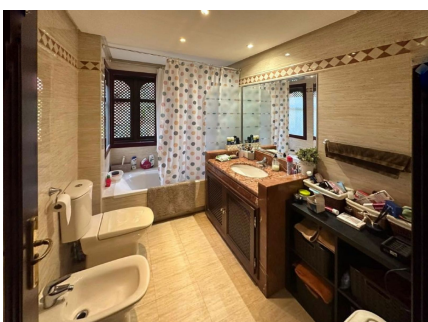

not only has the best beach in Marbella, but also a variety of restaurants, bars and beach clubs, including the world famous Nikki Beach. Nearby is the La Cala Golf complex, the largest in Spain with three full length courses, a six hole course and a David Leadbitter academy and driving range.