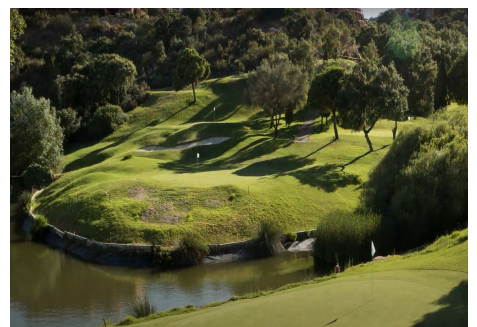

PROPERTIES
silversea