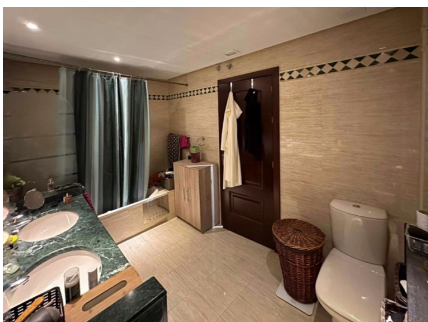

not only has the best beach in Marbella, but also a variety of restaurants, bars and beach clubs, including the world famous Nikki Beach. Nearby is the La Cala Golf complex, the largest in Spain with three full length courses, a six hole course and a David Leadbitter academy and driving range.