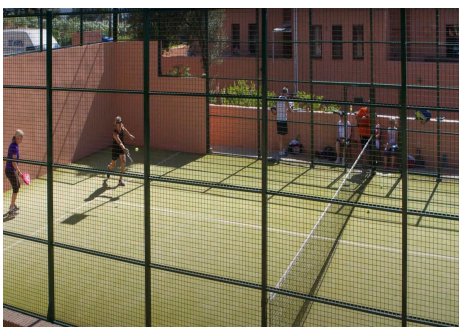

PROPERTIES
silversea