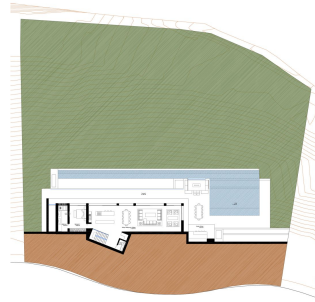

## RESIDENTIAL PLOT IN LA CALA GOLF

La Cala Golf

REF# R3735283 – 445.000€

Beds	Baths	m <sup>2</sup> Built	2763 m <sup>2</sup> Plot
------	-------	-------------------------	-----------------------------

Big plot with building license in La Cala golf. Sea and mountain views. Residential Plot, La Cala Golf, Costa del Sol. Garden/Plot 2763 m<sup>2</sup>. Setting : Country, Mountain Pueblo, Close To Golf, Close To Schools, Close To Forest. Orientation : East, South East, South. Pool : Room For Pool. Views : Sea, Mountain, Golf, Panoramic. Utilities : Electricity, Drinkable Water. Category : Off Plan.

FIRST FLOOR

GROUND FLOOR