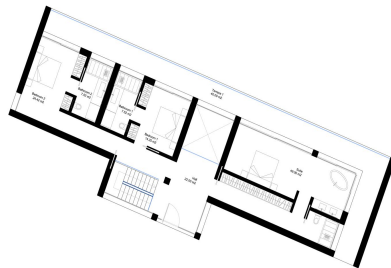

## RESIDENTIAL PLOT IN LA CALA GOLF

La Cala Golf

REF# R3735283 – 445.000€

Beds	Baths	m <sup>2</sup> Built	2763 m <sup>2</sup> Plot
------	-------	-------------------------	-----------------------------

Big plot with building license in La Cala golf. Sea and mountain views. Residential Plot, La Cala Golf, Costa del Sol. Garden/Plot 2763 m<sup>2</sup>. Setting : Country, Mountain Pueblo, Close To Golf, Close To Schools, Close To Forest. Orientation : East, South East, South. Pool : Room For Pool. Views : Sea, Mountain, Golf, Panoramic. Utilities : Electricity, Drinkable Water. Category : Off Plan.

FIRST FLOOR

GROUND FLOOR