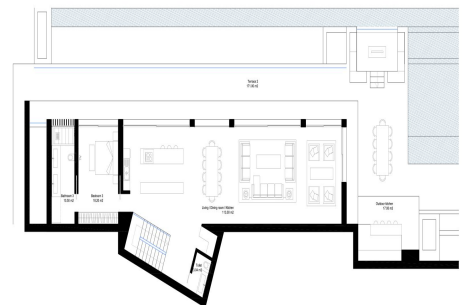

## RESIDENTIAL PLOT IN LA CALA GOLF

La Cala Golf

REF# R3735283 – 445.000€

Beds	Baths	m <sup>2</sup> Built	2763 m <sup>2</sup> Plot
------	-------	-------------------------	-----------------------------

Big plot with building license in La Cala golf. Sea and mountain views. Residential Plot, La Cala Golf, Costa del Sol. Garden/Plot 2763 m<sup>2</sup>. Setting : Country, Mountain Pueblo, Close To Golf, Close To Schools, Close To Forest. Orientation : East, South East, South. Pool : Room For Pool. Views : Sea, Mountain, Golf, Panoramic. Utilities : Electricity, Drinkable Water. Category : Off Plan.

FIRST FLOOR

GROUND FLOOR