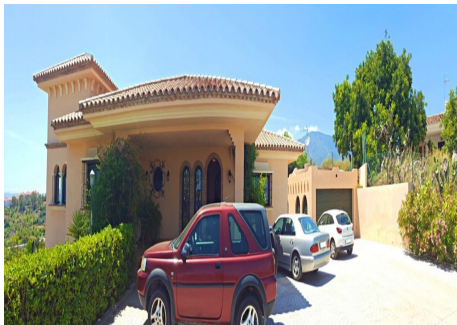

PROPERTIES
silversea