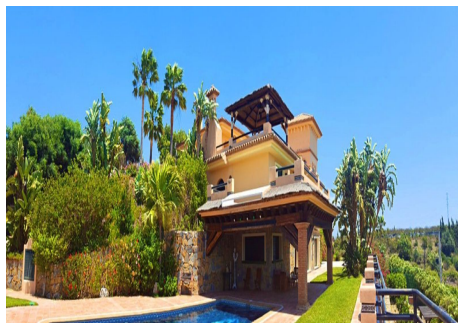

FANTASTIC VILLA OF HIGH ARCHITECTURAL LEVEL, on three floors with impressive panoramic views of the Mediterranean Sea and the mountains. Very exceptional details, such as its own winery, private tennis court, swimming pool with waterfall, park-like garden with several fountains and orange trees. It also offers its own elevator, a large living room with access to the representative terrace, ideal for those who receive a lot of visitors. The villa is located in Estepona, a great opportunity, tranquility and, at the same time, being close to services. The visit is highly recommended.