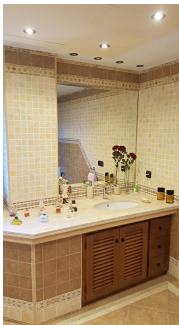

PROPERTIES
silversea