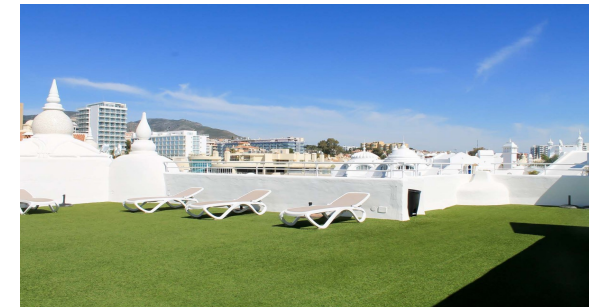

PROPERTIES silversea

Reference: SSPS-R3823714

389.000€

Community:	Ibi:	Square Meters:117	Trash:	Terrace:15
------------	------	-------------------	--------	------------

2

2

1

0